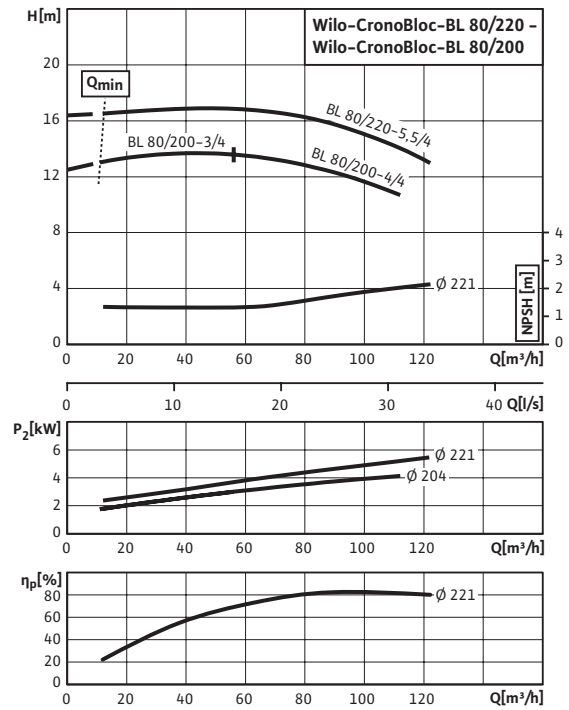

Pump curves

CronoBloc-BL 80/150-1,5/4 - 80/170-3/4 (4-pole, 50 Hz)

Pump curves

CronoBloc-BL 80/200-3/4 - 80/220-5,5/4 (4-pole, 50 Hz)

Dimension drawing