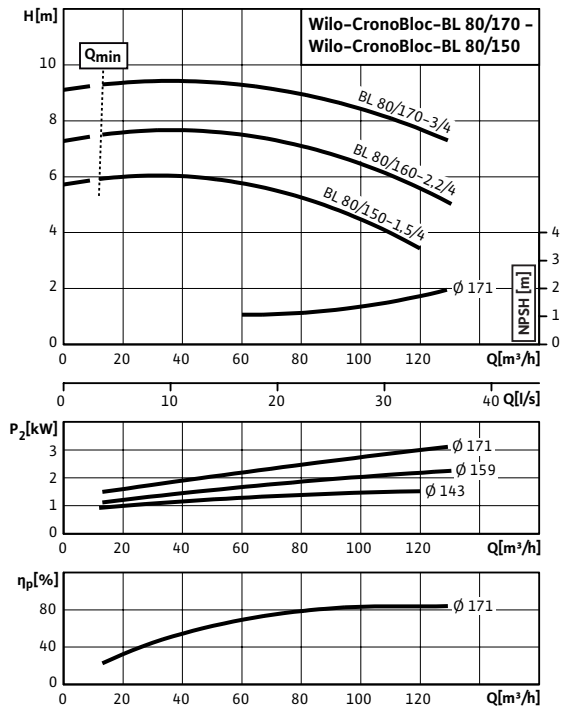

Pump curves

CronoBloc-BL 80/150-1,5/4 - 80/170-3/4 (4-pole, 50 Hz)

Pump curves

CronoBloc-BL 80/200-3/4 - 80/220-5,5/4 (4-pole, 50 Hz)

Dimension drawing