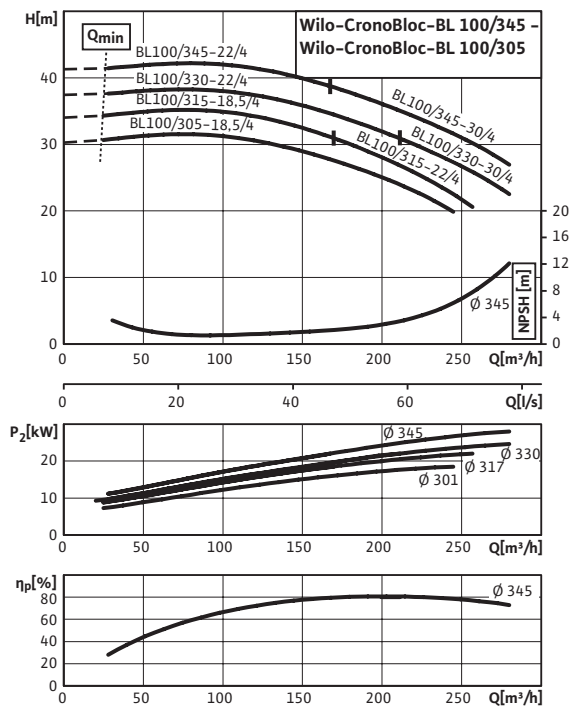

Pump curves

CronoBloc-BL 100/305-18,5/4 - 100/345-30/4 (4-pole, 50 Hz)

Dimension drawing